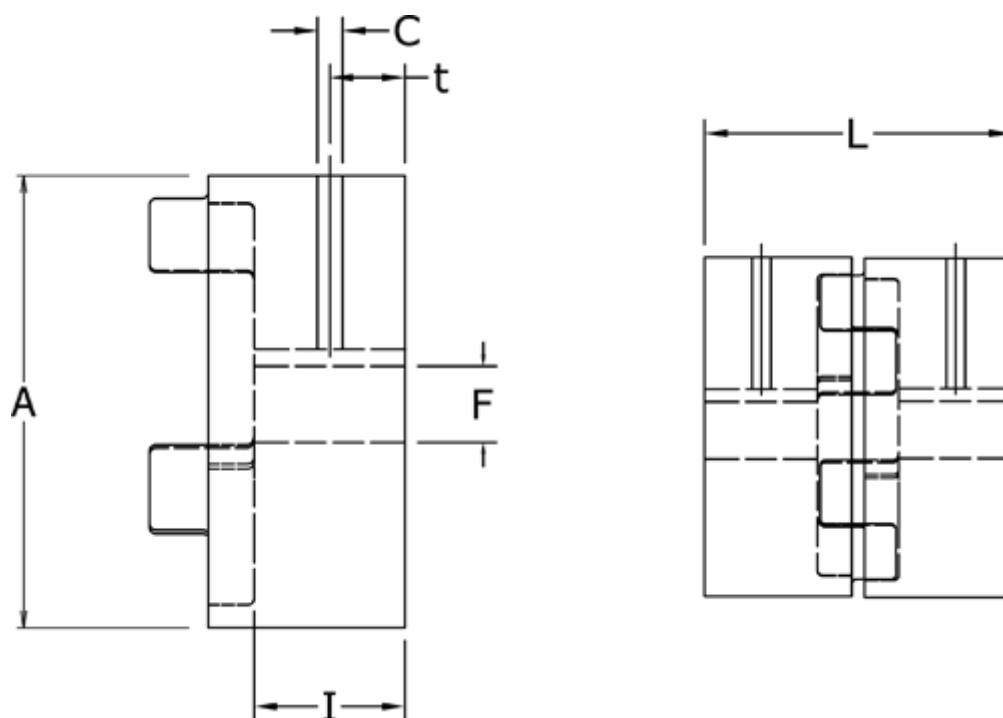

Article number: 3335024F016

Description: Coupling hub Klonex ES 24/28
ALU Aluminium, Bore 16H7 mm w/keyway & setscrew

Measures

A = 55
C = M5
F = 16
I = 30
L = 78
t = 10.0